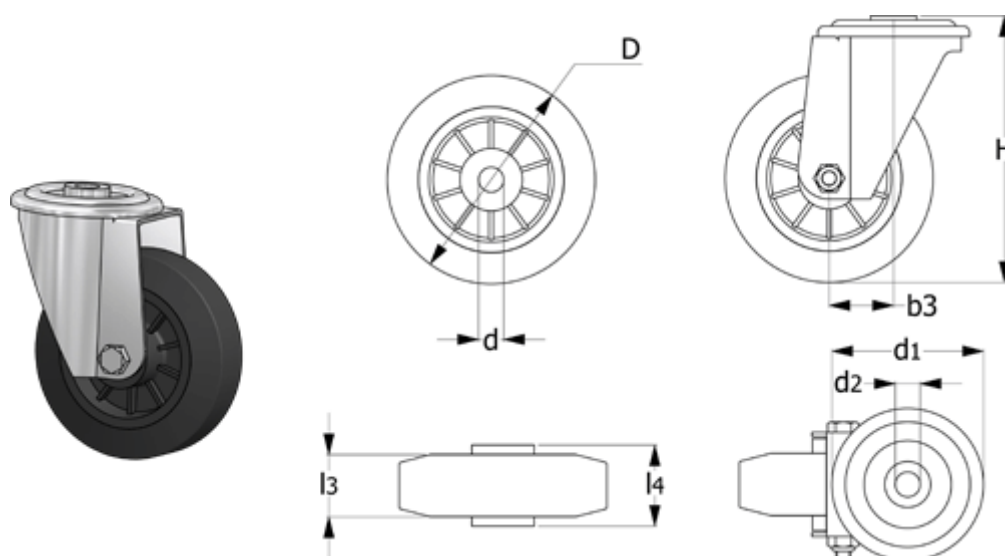

Data Sheet

Article number: 2314449711

Description: E+G rubber wheel 449711
RE.E2-125-FBL turning plate u/bremse

Measures

b3	= 37
Code	= 449711
d	= 15
D	= 125
d1	= 73
d2	= 12
Dynamic load (N)	= 1100
g	= 960

H	= 156
l3	= 37,5
l4	= 44
Rolling resistance (N)	= 850
Type	= RE.E2-125-FBL